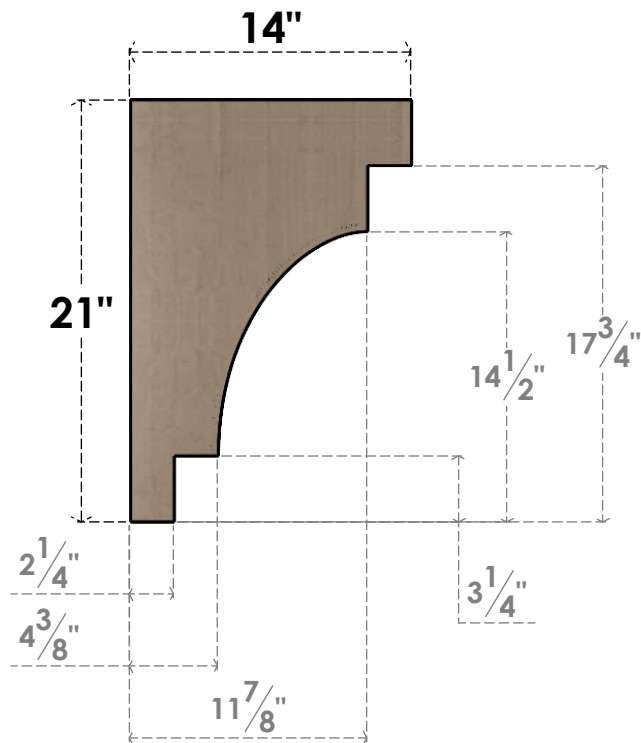

ITEM NUMBER: CORU07X14X21MEDRCPR

7"W X 14"D X 21"H SERIES 2 CLASSIC MEDITERRANEAN ROUGH CEDAR
TIMBERTHANE FAUX WOOD CORBEL, PRIMED

SIDE PROFILE

FRONT PROFILE

ISOMETRIC

EKENA MILLWORK
2300 WEST MAIN ST.
CLARKSVILLE, TX 75426
TOLL FREE: 866-607-0453
WWW.EKENAMILLWORK.COM

NOTES

1. INSTALLATION TO BE COMPLETED IN ACCORDANCE WITH MANUFACTURER'S SPECIFICATIONS.
2. DRAWING MAY NOT BE TO SCALE
3. THIS DRAWING IS INTENDED FOR DESIGN AND PLANNING PURPOSES ONLY.
4. ALL INFORMATION CONTAINED HEREIN WAS CURRENT AT THE TIME OF DEVELOPMENT BUT MUST BE REVIEWED AND APPROVED BY THE PRODUCT MANUFACTURER TO BE CONSIDERED ACCURATE.
5. TIMBERTHANE ARCHITECTURAL PRODUCTS ARE MADE FROM HIGH DENSITY URETHANE AND COME FACTORY PRIMED