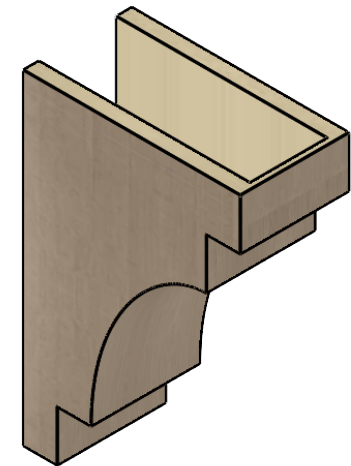

ITEM NUMBER: CORU07X14X21MEDRCPR

7"W X 14"D X 21"H SERIES 2 CLASSIC MEDITERRANEAN ROUGH CEDAR
TIMBERTHANE FAUX WOOD CORBEL, PRIMED

SIDE PROFILE

FRONT PROFILE

ISOMETRIC

EKENA MILLWORK
2300 WEST MAIN ST.
CLARKSVILLE, TX 75426
TOLL FREE: 866-607-0453
WWW.EKENAMILLWORK.COM

NOTES

1. INSTALLATION TO BE COMPLETED IN ACCORDANCE WITH MANUFACTURER'S SPECIFICATIONS.
2. DRAWING MAY NOT BE TO SCALE
3. THIS DRAWING IS INTENDED FOR DESIGN AND PLANNING PURPOSES ONLY.
4. ALL INFORMATION CONTAINED HEREIN WAS CURRENT AT THE TIME OF DEVELOPMENT BUT MUST BE REVIEWED AND APPROVED BY THE PRODUCT MANUFACTURER TO BE CONSIDERED ACCURATE.
5. TIMBERTHANE ARCHITECTURAL PRODUCTS ARE MADE FROM HIGH DENSITY URETHANE AND COME FACTORY PRIMED