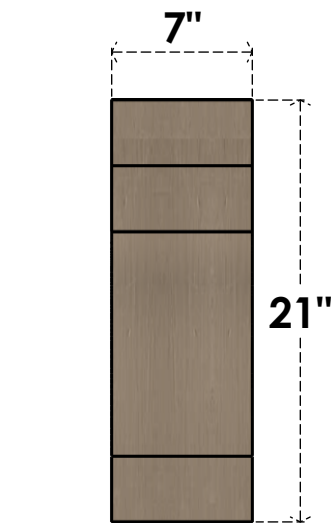

ITEM NUMBER: CORU07X14X21MEDRCPR

7"W X 14"D X 21"H SERIES 2 CLASSIC MEDITERRANEAN ROUGH CEDAR
TIMBERTHANE FAUX WOOD CORBEL, PRIMED

SIDE PROFILE

FRONT PROFILE

ISOMETRIC

EKENA MILLWORK
2300 WEST MAIN ST.
CLARKSVILLE, TX 75426
TOLL FREE: 866-607-0453
WWW.EKENAMILLWORK.COM

NOTES

1. INSTALLATION TO BE COMPLETED IN ACCORDANCE WITH MANUFACTURER'S SPECIFICATIONS.
2. DRAWING MAY NOT BE TO SCALE
3. THIS DRAWING IS INTENDED FOR DESIGN AND PLANNING PURPOSES ONLY.
4. ALL INFORMATION CONTAINED HEREIN WAS CURRENT AT THE TIME OF DEVELOPMENT BUT MUST BE REVIEWED AND APPROVED BY THE PRODUCT MANUFACTURER TO BE CONSIDERED ACCURATE.
5. TIMBERTHANE ARCHITECTURAL PRODUCTS ARE MADE FROM HIGH DENSITY URETHANE AND COME FACTORY PRIMED